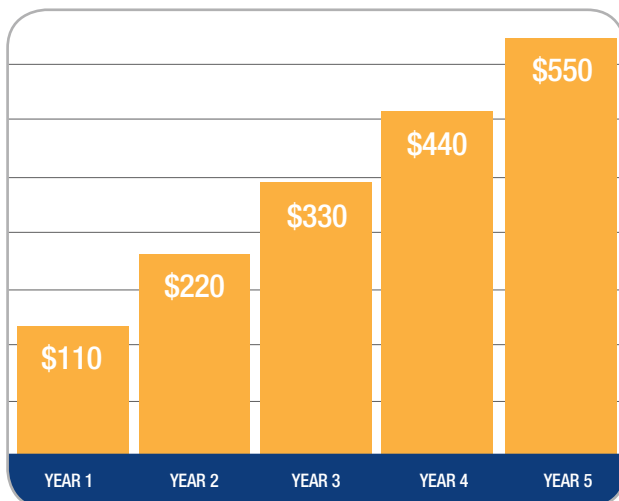

Over the years, a hardworking Concord air conditioner can save you hundreds of dollars on utility bills.