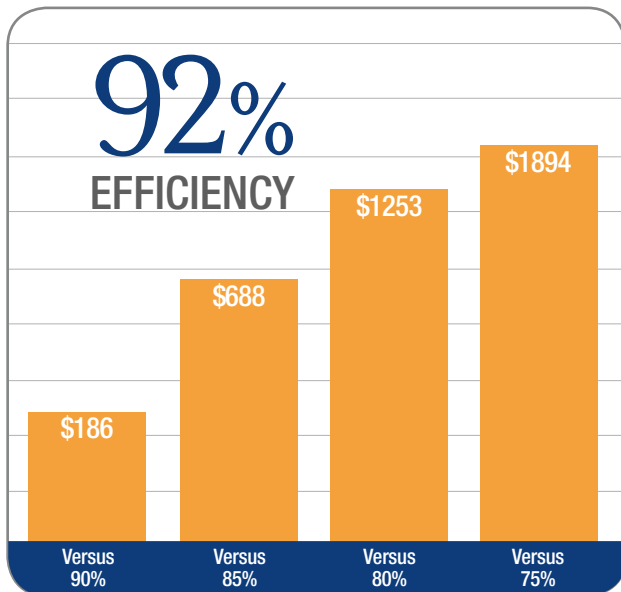

Over the years, a hardworking Concord furnace can save you hundreds of dollars on utility bills.